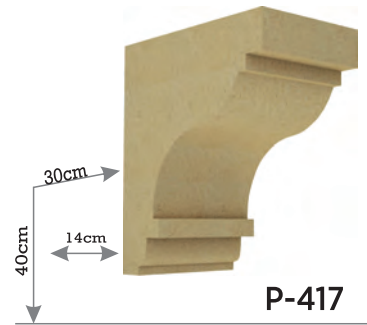

PAYANDALAR / OUTRIGGERS