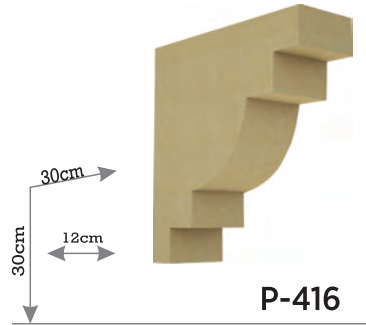

PAYANDALAR / OUTRIGGERS