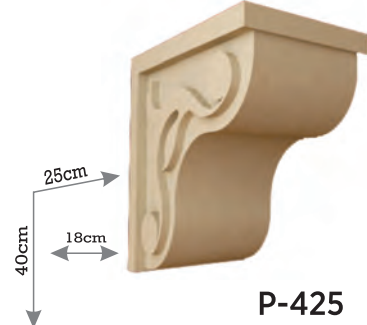

PAYANDALAR / OUTRIGGERS