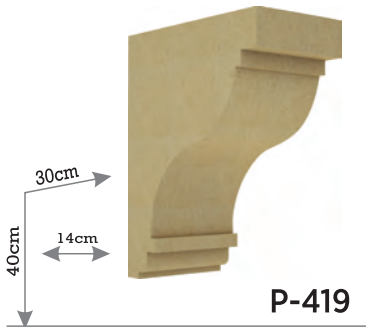

PAYANDALAR / OUTRIGGERS