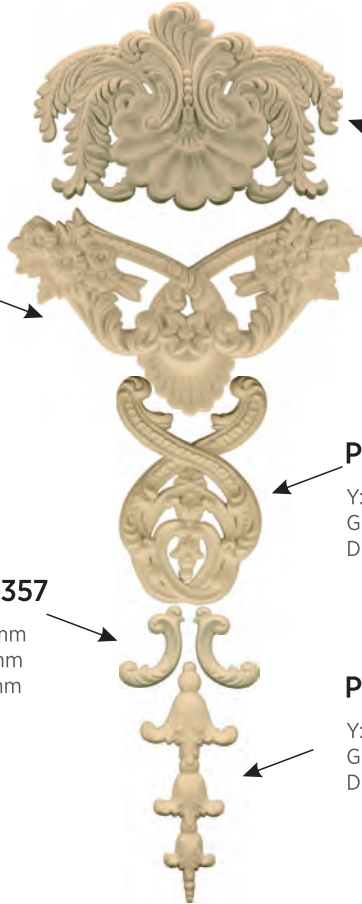

POLIÜRETAN SÜSLEME / POLYURETHANE ROSETTE

Y:80mm
G:325mm

PL-1306

Y:40mm
G:485mm

PL-1308

Y:270mm
G:320mm

PL-1309

Y:265mm
G:850mm

PL-1350

Y:19mm
Tavan:180mm
Taban:350mm

PL-1351

Y:535mm
G:285mm
D:30mm

PL-1353

Y:400mm
G:480mm
D:25mm

PL-1359

Y:207mm
G:378mm
D:16mm

PL-1360

Y:145mm
G:590mm

PL-1352

PL-1355

Y:290mm
G:485mm
D:30mm

PL-1354

Y:315mm
G:465mm
D:45mm

PL-1356

Y:315mm
G:205mm
D:30mm

PL-1357

Y:135mm
G:70mm
D:25mm

PL-1358

Y:330mm
G:130mm
D:25mm

Y:690mm
G:390mm
D:30mm

PL-1362

Y:600mm
G:350mm
D:25mm