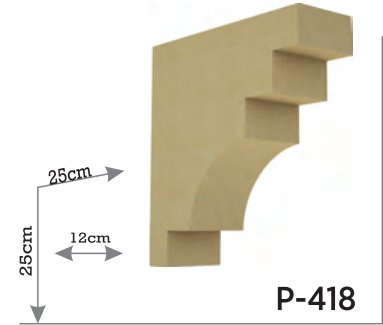

PAYANDALAR / OUTRIGGERS