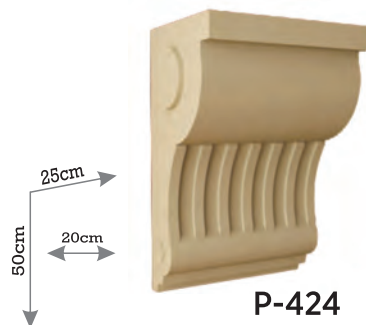

PAYANDALAR / OUTRIGGERS