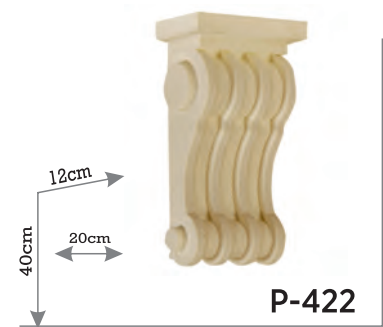

PAYANDALAR / OUTRIGGERS