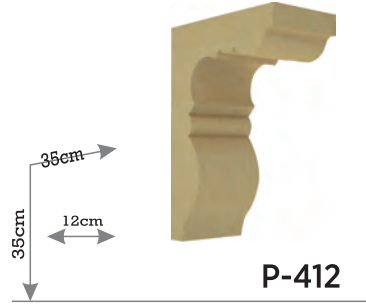

PAYANDALAR / OUTRIGGERS