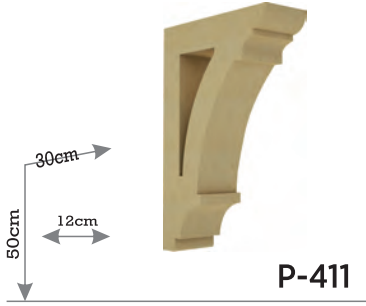

PAYANDALAR / OUTRIGGERS