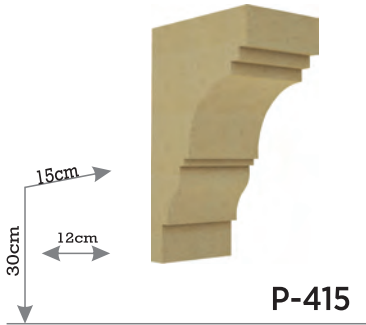

PAYANDALAR / OUTRIGGERS