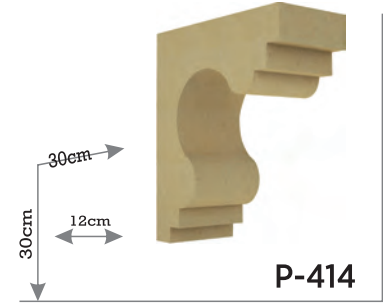

PAYANDALAR / OUTRIGGERS