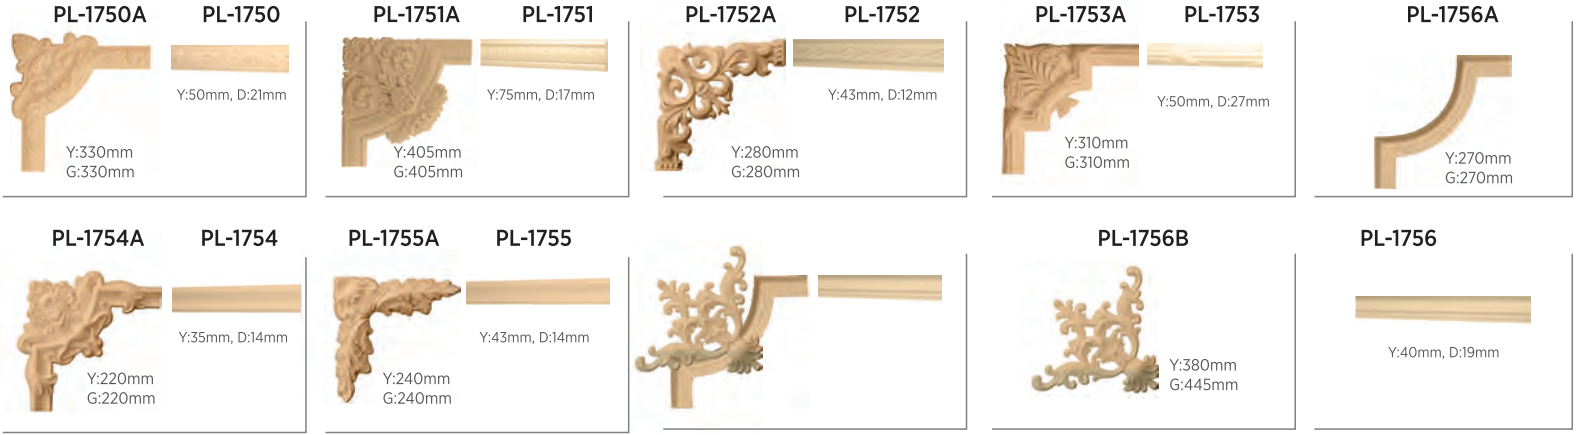

POLİÜRETAN ÇITA / POLYURETHANE PANEL MOULDING