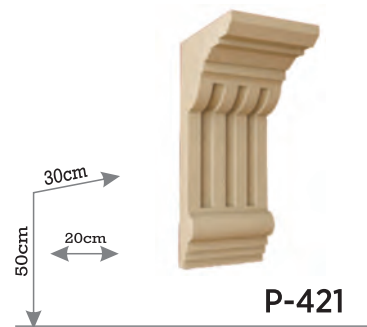

PAYANDALAR / OUTRIGGERS